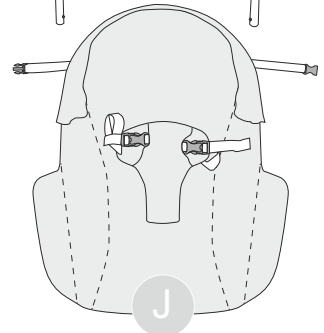

0 +
Months

Carrying Capacity
Upto 12 kg

User's Manual

Babyhug Delight Infant and Toddler Rocker

Style code - BGR0001

babyhugTM

baby rocker

- 3 in 1
- 2 Reclining Positions
- 3 level Vibration
- Detachable toy bar

Warning

- For the safety of your baby, please read these instructions and keep for future reference.
- Once the rocker is assembled,make sure that all screws and nuts are securely fastened and check them out periodically.
- Make sure that all parts securely locked into place before using.
please stop using if these are some abnormal phenomena.
- Your Baby should wear the seat belt when he or she sits in the rocker, only can sitting and lying,not standing.
- Please do not adjust or move the rocker, when baby is in the rocker.
- Never leave your baby unattended.
- This rocker is intended only for one baby weight less then 12KG.
- Keep the rocker away from hazards such as heaters, fire, water etc. and do not place the rocker on the rough floor.
- Keep the razor-edge and venom, etc from your baby.