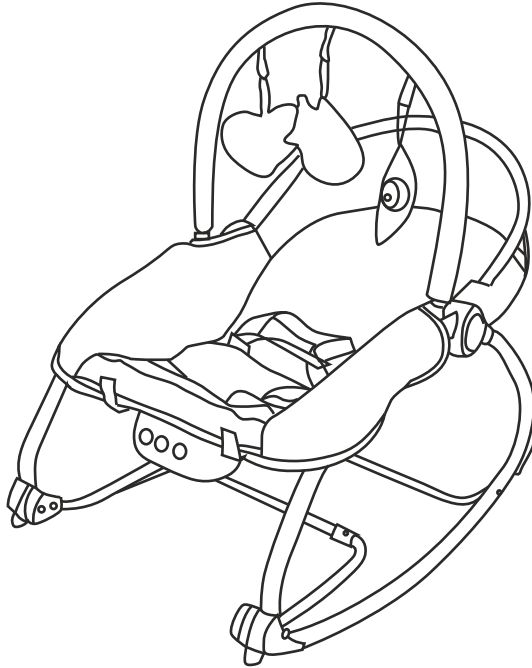

0 +
Months

Carrying Capacity
Upto 12 kg

User's Manual

Babyhug Delight Infant and Toddler Rocker

Style code - BGR0001

babyhugTM

baby rocker

- 3 in 1
- 2 Reclining Positions
- 3 level Vibration
- Detachable toy bar

Warning

- For the safety of your baby, please read these instructions and keep for future reference.
- Once the rocker is assembled,make sure that all screws and nuts are securely fastened and check them out periodically.
- Make sure that all parts securely locked into place before using.
please stop using if these are some abnormal phenomena.
- Your Baby should wear the seat belt when he or she sits in the rocker, only can sitting and lying,not standing.
- Please do not adjust or move the rocker, when baby is in the rocker.
- Never leave your baby unattended.
- This rocker is intended only for one baby weight less then 12KG.
- Keep the rocker away from hazards such as heaters, fire, water etc. and do not place the rocker on the rough floor.
- Keep the razor-edge and venom, etc from your baby.