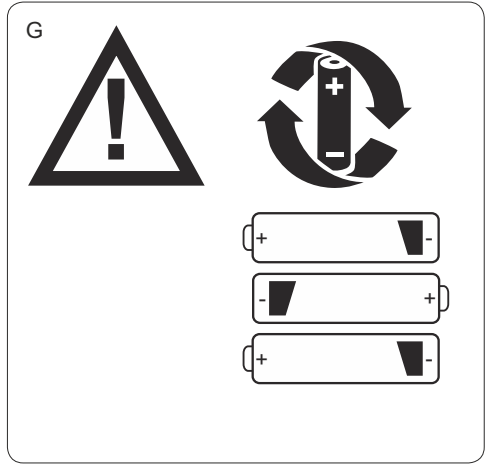

2 x

E

+

2 x

F

H

Cleaning And Maintenance

- Plastic parts can be cleaned using a sponge and soapy water.
- To clean the upholstery,wipe with warm water and mild soap.
- Do not use abrasive cleaners.Do not put in washing machine and do not soak in water.
- Fabric parts can be cleaned using a sponge and warm water.
- Store the chair in a dry and clean place.

Warning

- For the safety of your baby, please read these instructions and keep for future reference.
- Once the rocker is assembled,make sure that all screws and nuts are securely fastened and check them out periodically.
- Make sure that all parts securely locked into place before using.
please stop using if these are some abnormal phenomena.
- Your Baby should wear the seat belt when he or she sits in the rocker, only can sitting and lying,not standing.
- Please do not adjust or move the rocker, when baby is in the rocker.
- Never leave your baby unattended.
- This rocker is intended only for one baby weight less then 12KG.
- Keep the rocker away from hazards such as heaters, fire, water etc. and do not place the rocker on the rough floor.
- Keep the razor-edge and venom, etc from your baby.