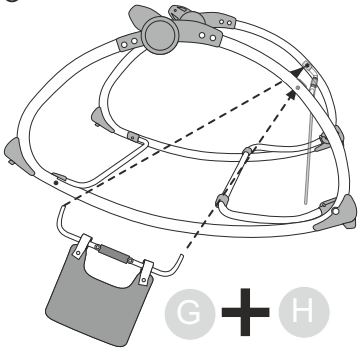

G

G + H

+

2 x

E

+

2 x

F

H