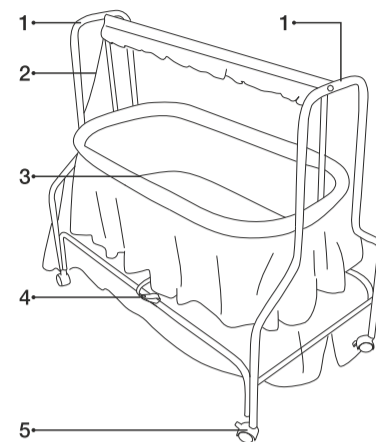

# Babyhug Dream Time Cradle-KDD 730-NUBF007

12cm

17cm

0 to 8 Months Carrying Capacity up to 15 Kg

User's Manual Dream Time Cradle

Style Code : NUBF007

**babyhug**<sup>TM</sup>  
cradles & bassinets

■ Sturdy Frame ■ Wheels With Brake ■ Basket Lock Function

### INCLUDED PARTS

1. Two Heads of the Bed
2. Mosquito Net
3. Inner Wave
4. Basket Lock Loop
5. Base Wheel With Brake

### ASSEMBLY INSTRUCTION

Fix the plastic knob with two 35 cm screw

Place the mattress directly into the bassinet.  
There is a safety belt under the bassinet (four buckles) to prevent excessive tilting of the bassinet