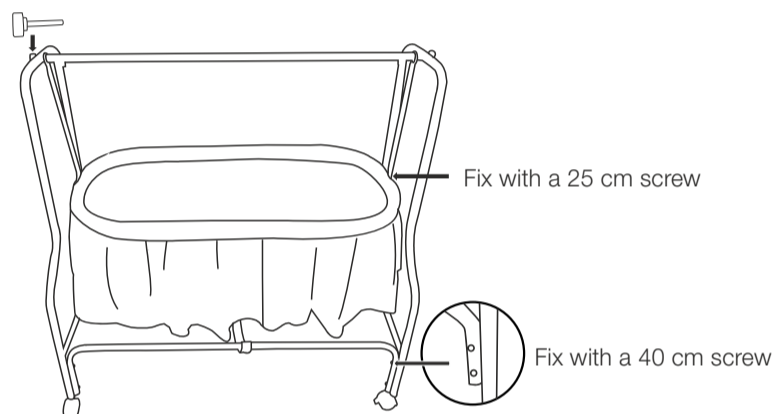

## BABYHUG DREAM TIME CRADLE

### INCLUDED PARTS

1. Two Heads of the Bed
2. Mosquito Net
3. Inner Wave
4. Basket Lock Loop
5. Base Wheel With Brake

### ASSEMBLY INSTRUCTION

Fix the plastic knob with two 35 cm screw

Place the mattress directly into the bassinet.  
There is a safety belt under the bassinet (four buckles) to prevent excessive tilting of the bassinet