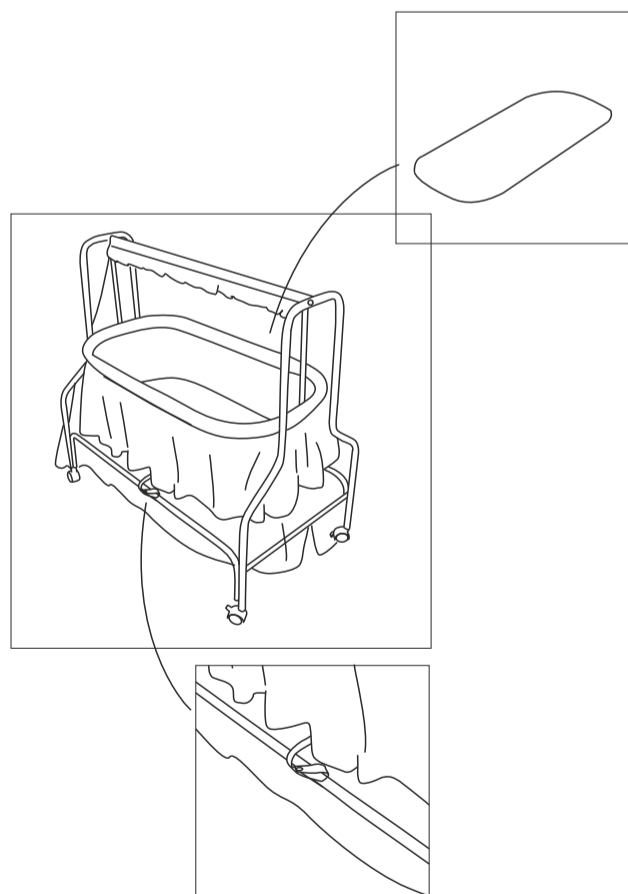

## BABYHUG DREAM TIME CRADLE

### INCLUDED PARTS

1. Two Heads of the Bed
2. Mosquito Net
3. Inner Wave
4. Basket Lock Loop
5. Base Wheel With Brake

### ASSEMBLY INSTRUCTION

Fix the plastic knob with two 35 cm screw

Place the mattress directly into the bassinet.  
There is a safety belt under the bassinet (four buckles) to prevent excessive tilting of the bassinet